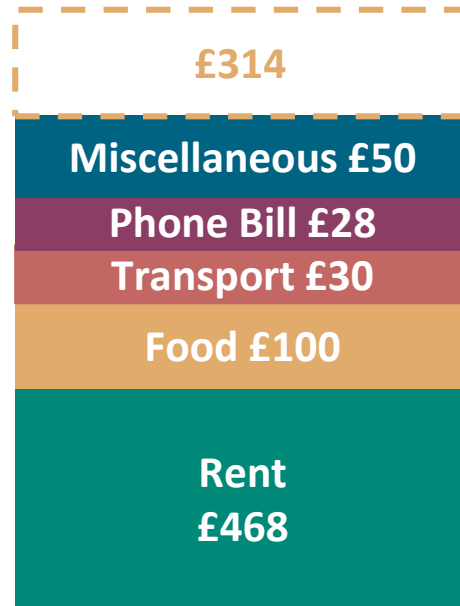

Tuition Fee Loan

Maintenance Loan

For What Do You Need to Pay?

- Accommodation
- Food
- Transport
- Books and stationary
- Phone bill
- Toiletries/Household supplies
- Laundry
- Printing
- Contingency

- Sports/gym membership
- Clothes
- New purchases
- Holidays/Trips
- Socialising
 - Cinema
 - Nights out
 - Meals out

Average Rent

University	Rent (Av. per week)
Edinburgh	£222
Warwick	£197
LSE	£185
Nat. Average	£148
Liverpool	£146
Bath	£139
Lancaster	£135
York	£133
Huddersfield	£81

Data for 2022 – Save the Student

Monthly Income

Case of Becky

Monthly Income: £1012

Spare Income:

Used for non-essentials/
savings

Essential Expenses: £698

Miscellaneous:

Household Supplies (£20)
Textbooks/stationery (£10)
Laundry (£15)
Printing

Getting to Grips with your UCAS Application