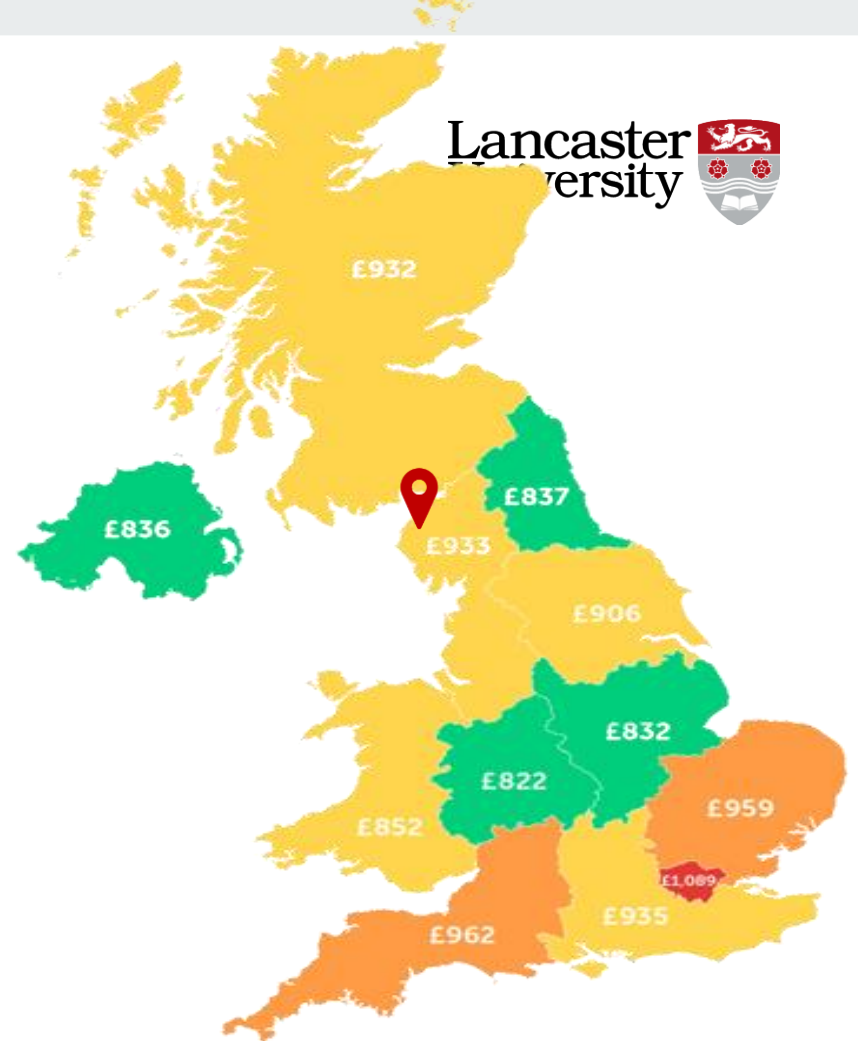

Average Rent

University	Rent (Av. per week)
Edinburgh	£222
Warwick	£197
LSE	£185
Nat. Average	£148
Liverpool	£146
Bath	£139
Lancaster	£135
York	£133
Huddersfield	£81

Data for 2022 – Save the Student

Monthly Income

- University of Cambridge (49 mi)
- The University of Edinburgh (330 mi)
- University of Exeter (156 mi)
- Imperial College London (1 mi)
- Lancaster University (204 mi)

At the bottom of the list is a link that says "VIEW ALL FAVOURITES". To the right of the list is a map of the United Kingdom and surrounding regions, with blue location pins placed over Edinburgh, Manchester, London, and another location in the south. A zoom control with "+" and "-" buttons is visible in the top left of the map area.