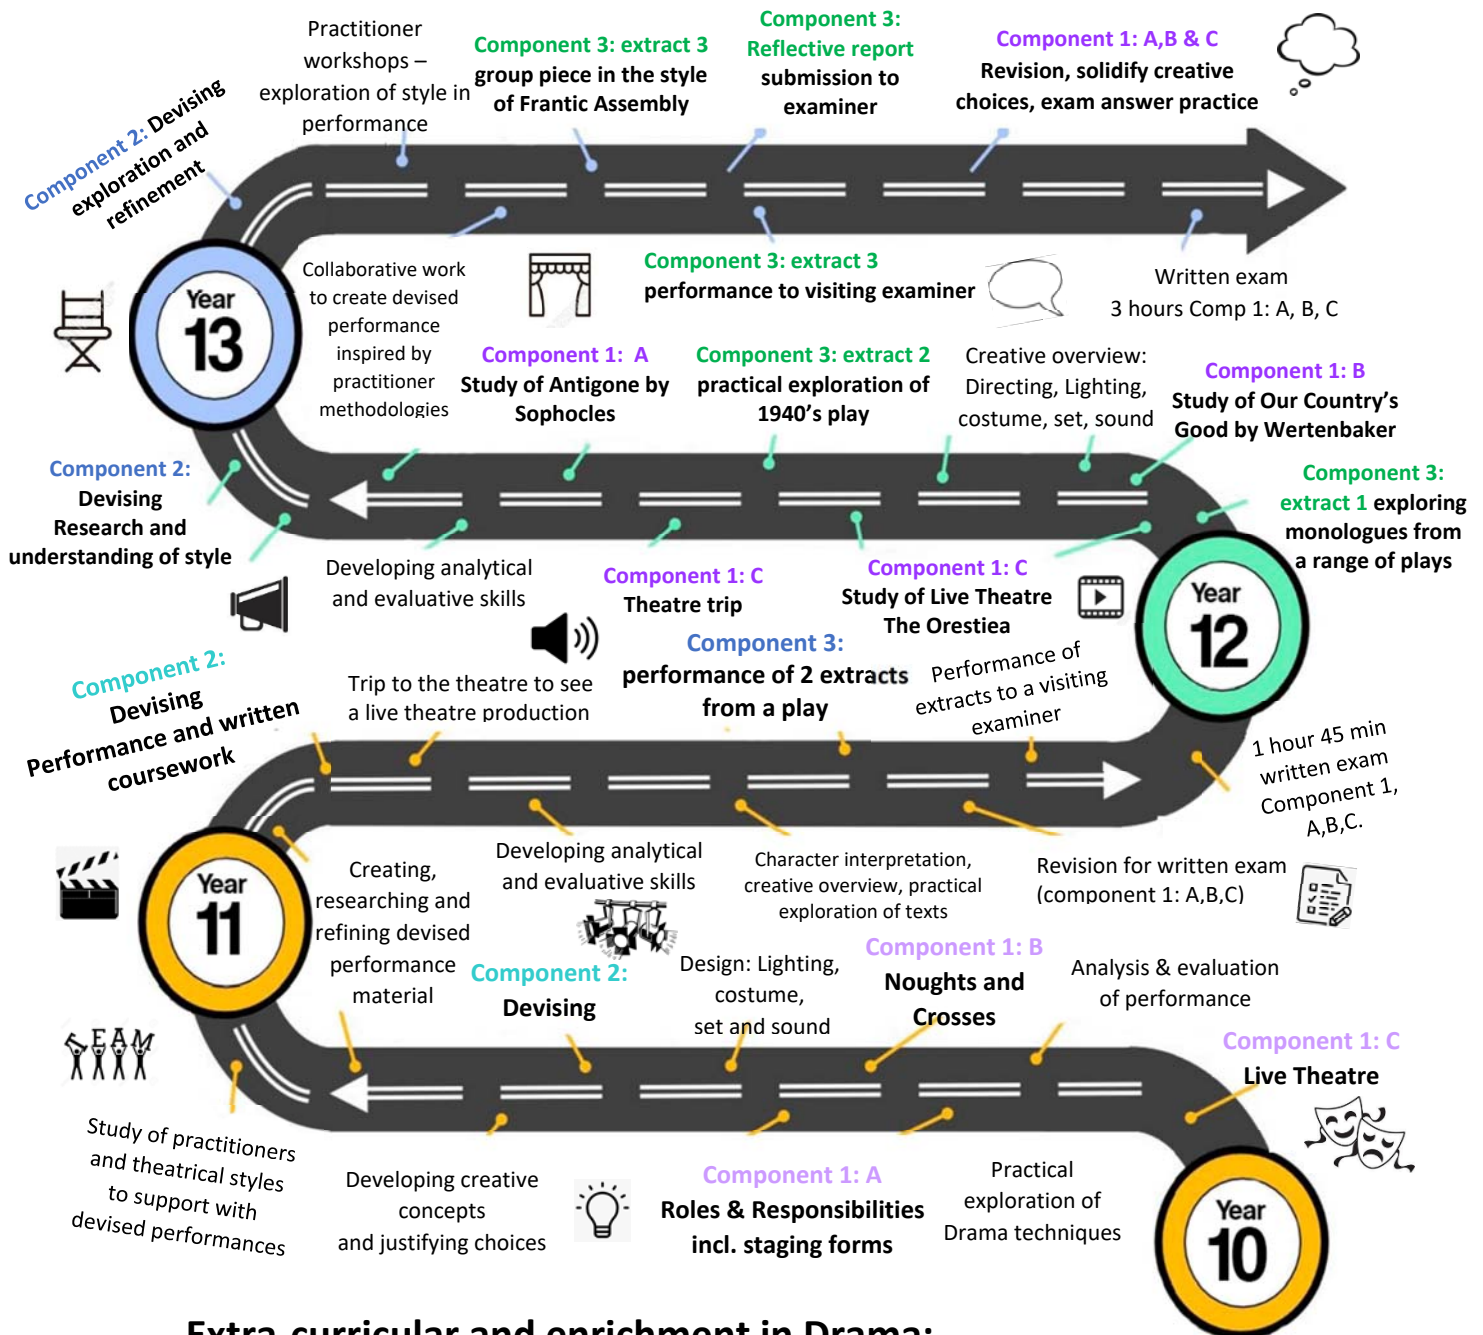

# Drama at WOOTTON ACADEMY TRUST

## Extra-curricular and enrichment in Drama:

### Wootton:

- Drama clubs
- Whole school show/musical
- Theatre trips
- Coursework support/catch up
- Revision sessions to support with exam preparation
- Performing Arts Leaders

### Kimberley:

- Whole school show/musical
- Theatre trips
- Coursework support/and revision sessions
- Mentoring/support to younger students
- Opportunities to support shows/showcases throughout the year
- Practitioner workshops with external leaders